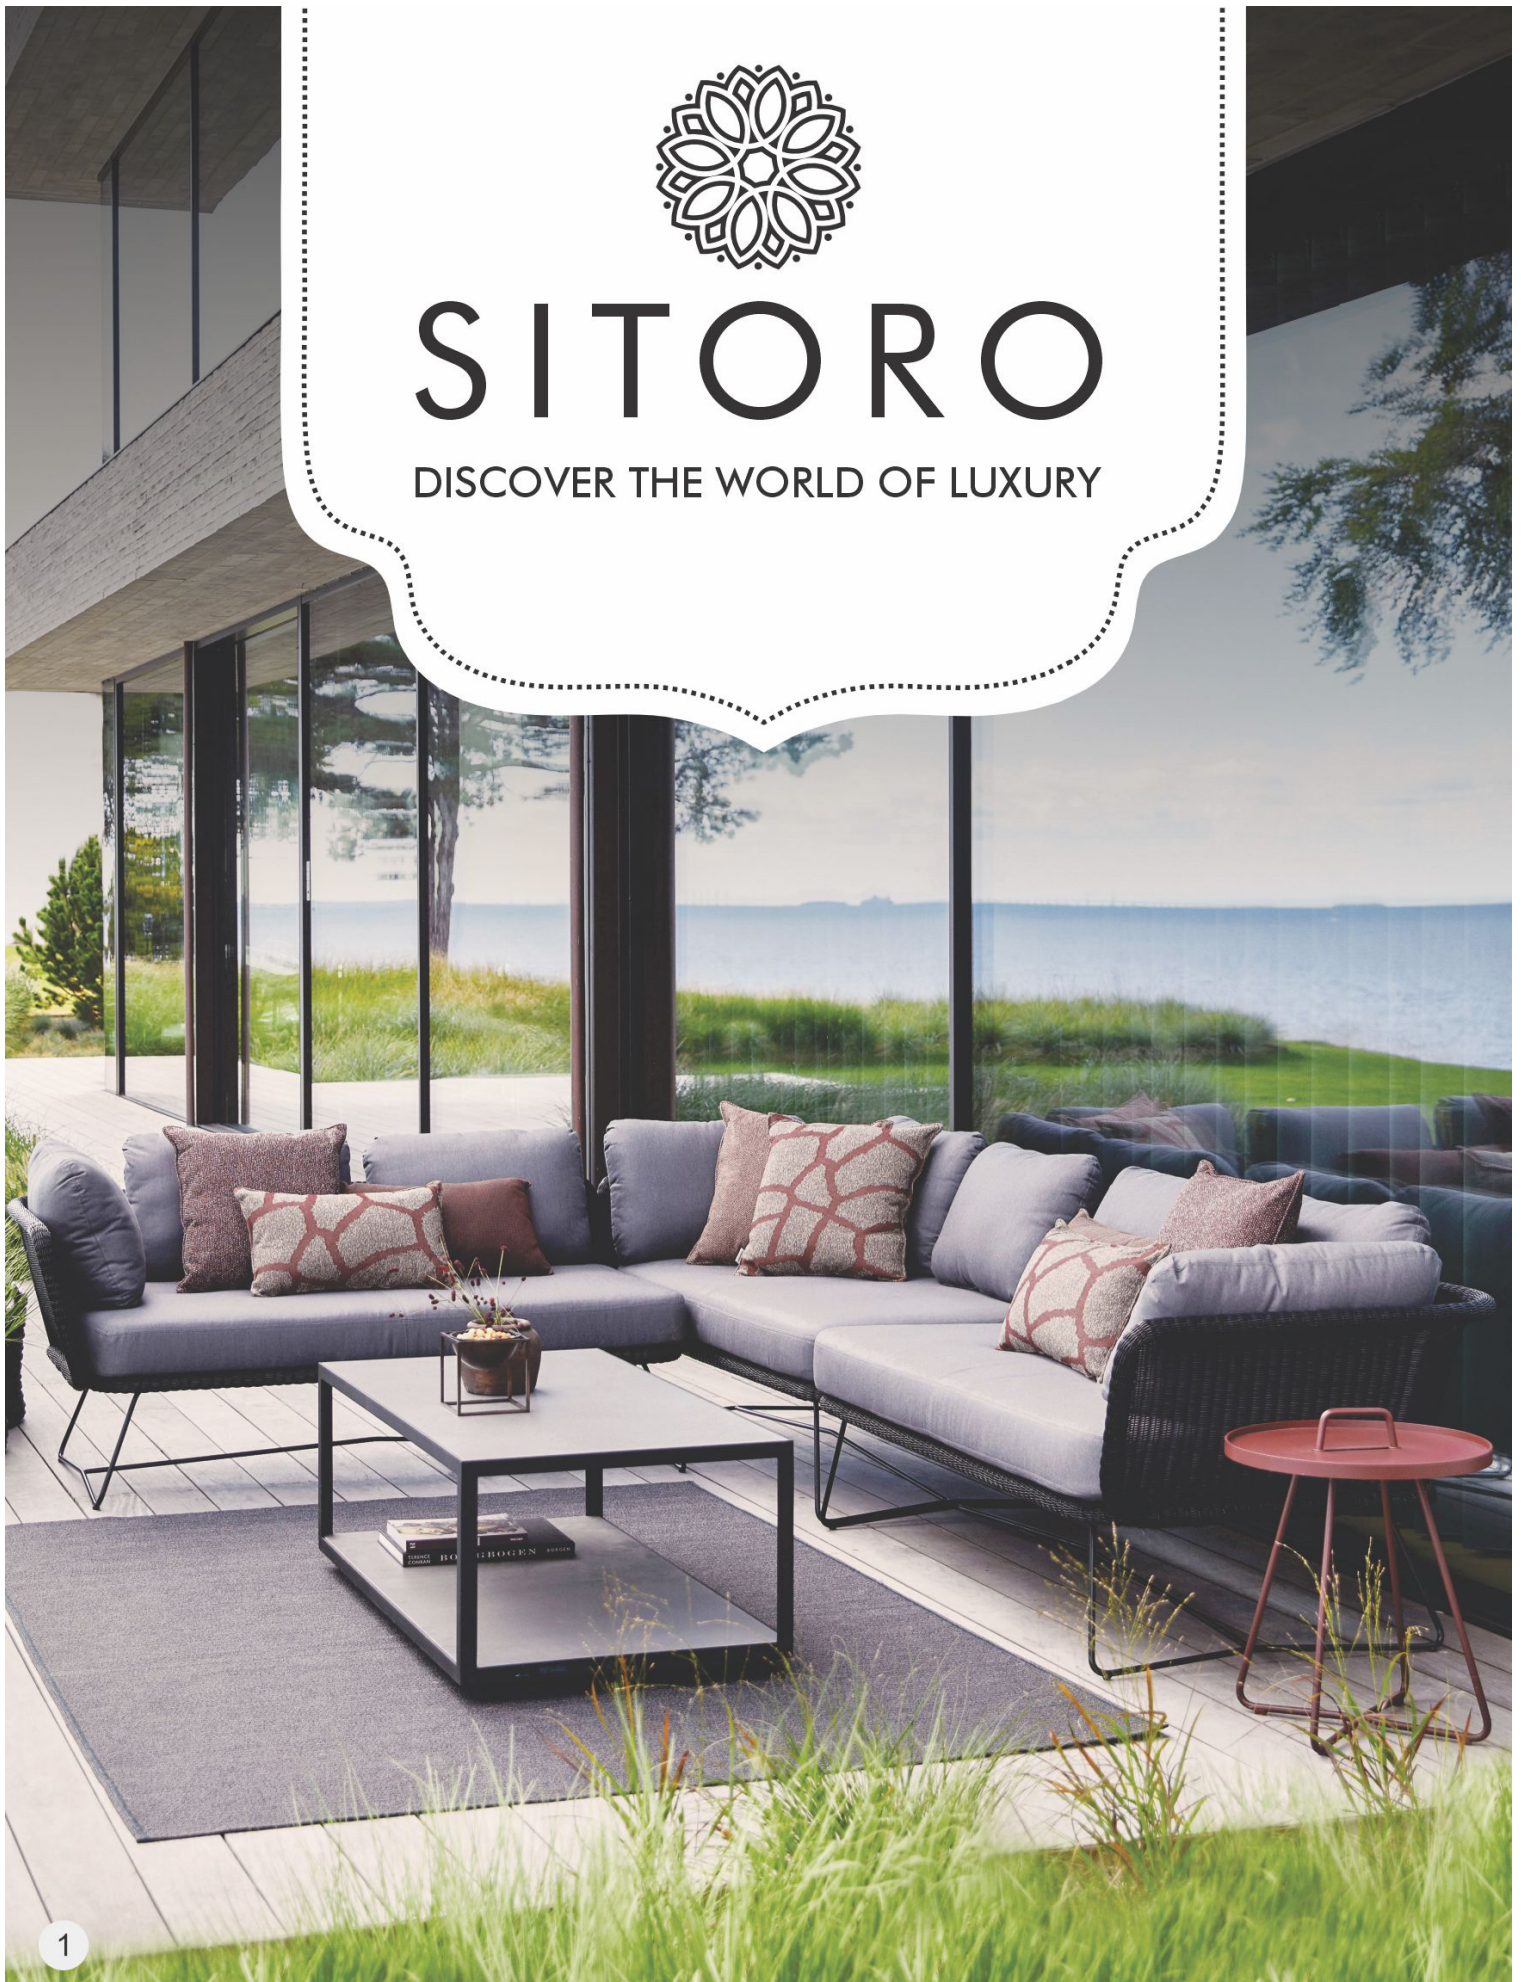

SITORO

DISCOVER THE WORLD OF LUXURY